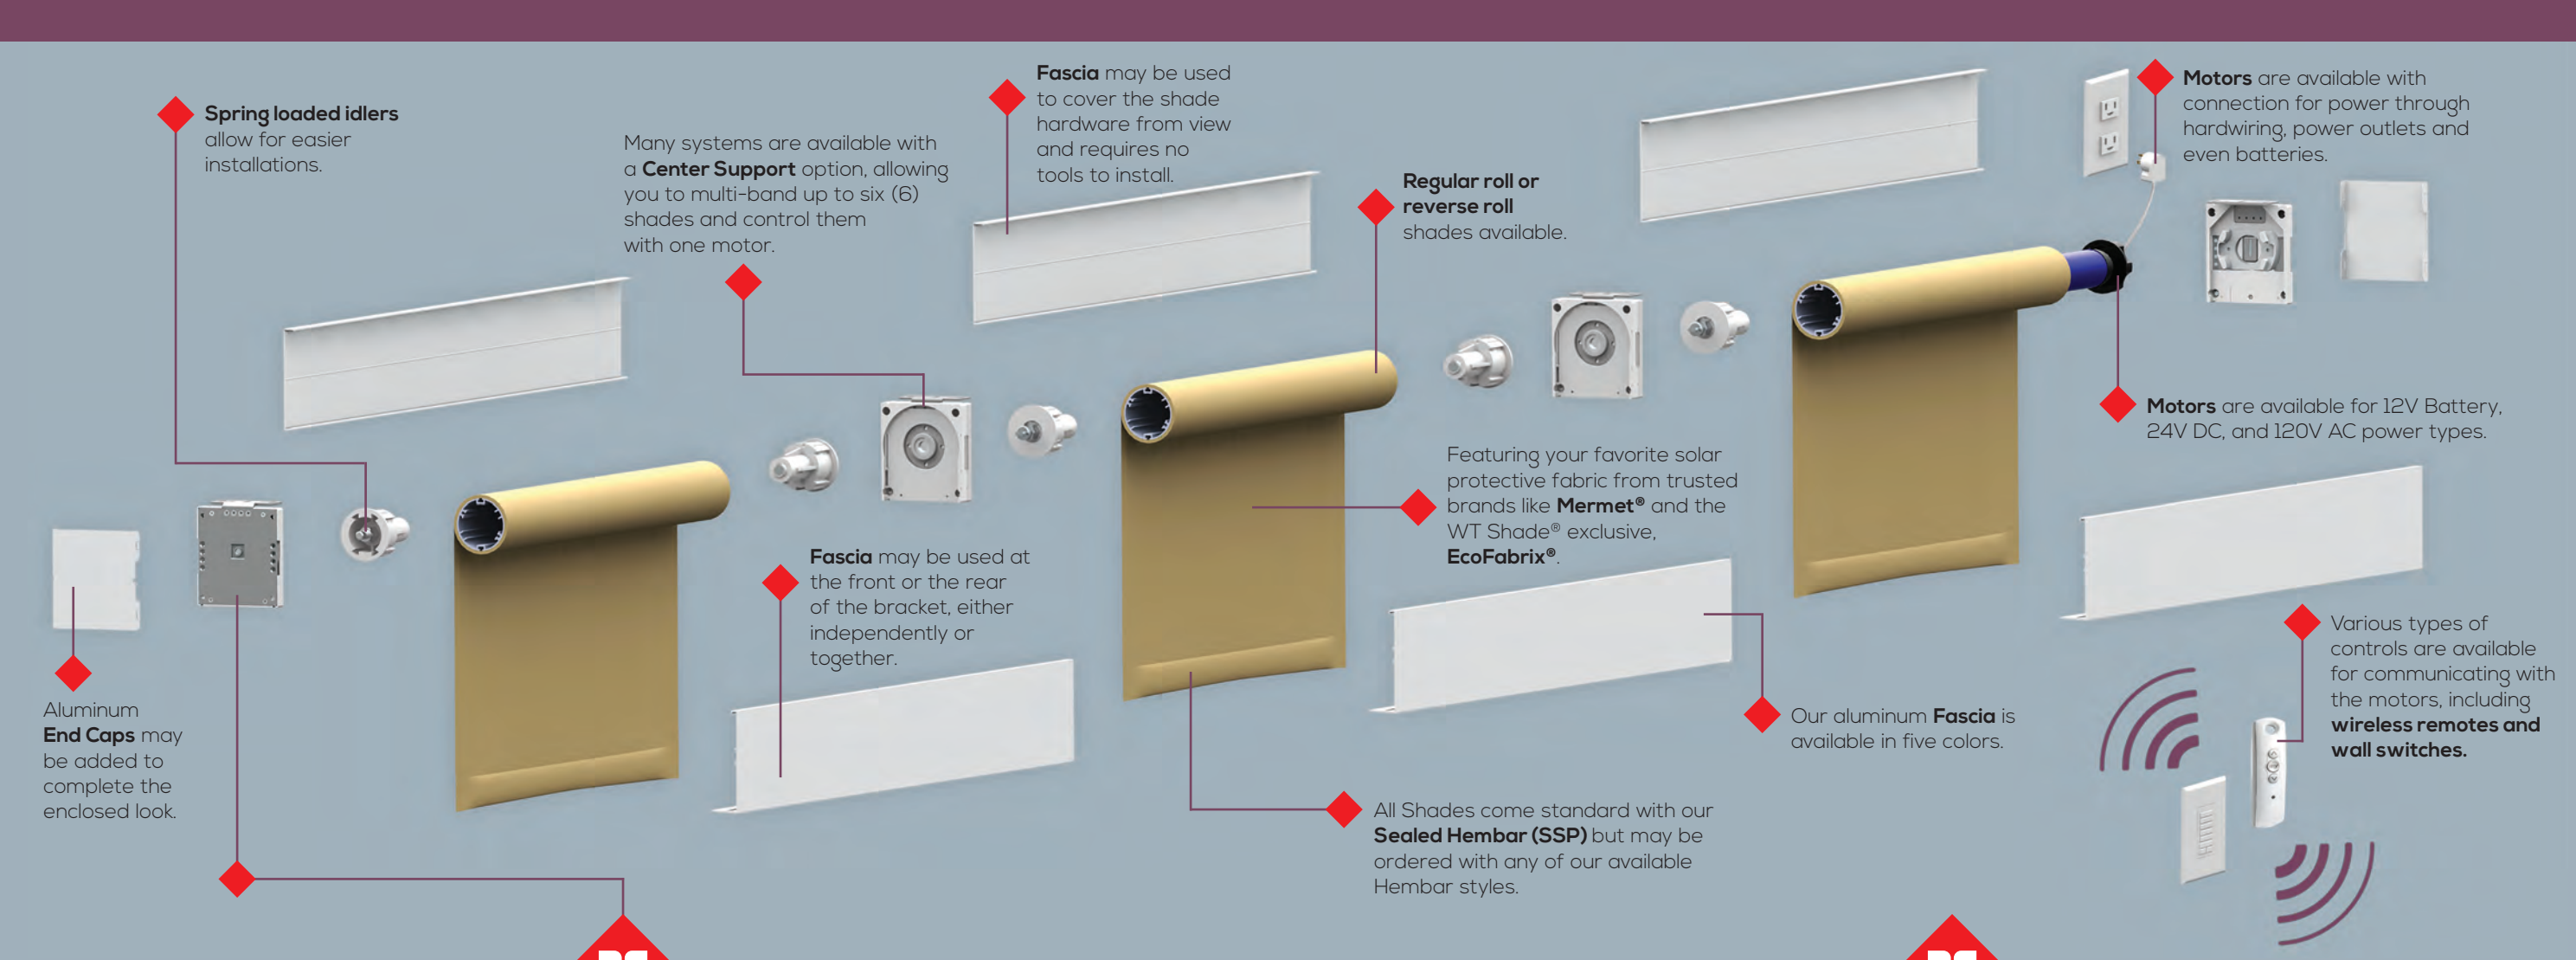

MotoRISE[®]
SHADING SYSTEMS

THE
POWER
OF PERFORMANCE

THE POWER OF PERFORMANCE

MotoRISE[®] is available in four basic sizes with motors that come in various different power options and communication types, making it easy for the dealer and installer to find one perfect solution for virtually any window shading project. Because these systems can be integrated easily with most building management and automation systems, or can be installed as a stand-alone solution utilizing various local controls and sensors, MotoRISE systems are the scalable solution for the specific needs of each and every job.

MotoRISE[®] is designed using The SoloMount Bracket[®] System, delivering a level of adaptability and mounting flexibility that makes it fast, efficient, and easy to install. SoloMount Brackets are compatible with Fascia and yet are equally beautiful without. Furthermore, SoloMount Brackets enable Fascia to be added at any time, so installations can adapt to a designer's future ideas instantly and with finesse. With this powerful combination, completing jobs to the customer's total satisfaction has never been easier.

THE SoloMount BRACKET[®]
One bracket... So many possibilities.

- Capable of mounting in any position, this innovative bracket series allows for on-the-fly adjustments for unexpected installation conditions.
- Designed to accept front and rear fascia which can be added at any time.
- Piggyback style SoloMount Brackets allow two separate layers of shades to be hung from one bracket and be operated independently.