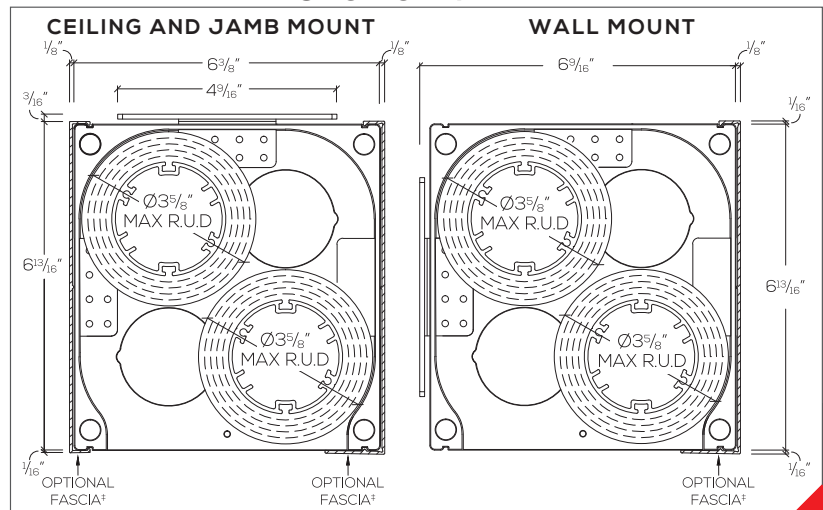

SYSTEM FEATURES

- **Piggyback** shades feature two independently operated shades hung staggered, one on top of the other, on a single bracket.
- Featuring our proprietary, all-in-one **SoloMount Brackets**: Ceiling, Wall or Jamb mount capable allowing easy, on-the-fly adjustments. Mounting flange is extendible up to 3/8" for Wall Mount applications.
- Available with Front Fascia, Rear Fascia or Both! *Regular Roll shades only.* Motor may be Drive Right or Drive Left.
- **SoloMount Brackets** are designed to accept fascia at the time of order or at any point in the future.
- Some MotoRise components are available in White (-10) and Black (-90). WT Shade will color coordinate based on the selected fabric color. See Color Coordination Guide for specific information.
- All WT Shade roller shades are available in the *exclusive* line of sustainable solar protection fabrics by EcoFabrix. To view all available fabrics, visit EcoFabrix.com.
- See Motor Reference Guide for all compatible motor options.
- MotoRise shades require a Motor Control in order for the shade to operate. All Motor Controls are sold separately. See Communication Guides for Motor Control information.
- Best For Kids Certified! Visit WCMAnet.org for more information.
- Construction Documents for this system and others available at WTShade.com.

SECTION VIEW

‡ Front and rear fascia is able to be used in Ceiling or Jamb Mount applications. Wall Mount applications with rear fascia require the use of the Wall Mount Angles (Not Shown).