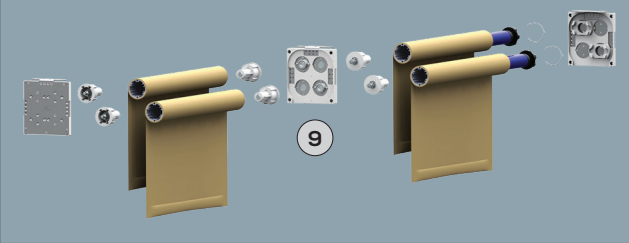

877.294.3580 • (F) 516.294.0444 • (E) info@WTShade.com • 77 Second Avenue

The above system is shown Drive Right, with Front Fascia and Rear Fascia. Brackets shown in Ceiling Mount position.

**MODEL:**  
**MR250PBSM-2.38**

**ADDITIONAL INFORMATION**

STANDARD COMPONENTS		
1	<b>MOTOR</b> WITH ADAPTERS	See Motor Reference Guide for available motors.
2	<b>ROLLER TUBE</b>	2.38" Diameter. Content: Aluminum Alloy.
3	<b>IDLER</b>	Retractable. Available in White (-10) as shown, or Black (-90) and will be color coordinated based on fabric color.**
4	<b>PIGGYBACK SoloMOUNT BRACKETS</b> WITH RETAINER RINGS	Ships preset for Ceiling/Jamb or Wall Mounting for Drive Right or Drive Left. Available in White (-10) as shown, or Black (-90) and will be color coordinated based on fabric color. **
5	<b>FABRIC</b>	See fabric selection for all available options.
6	<b>SEALED HEMBAR</b>	Alternative options available including external, round or heavy duty styles. May require alternative hembar for some accessory compatibility.
OPTIONAL		
7	<b>7" FASCIA</b>	Available for Front & Rear application. Available in White (-10) as shown, Ivory (-04), Silver (-20), Bronze (-50) or Black (-90).
8	<b>END CAPS</b>	Available in White (-10) as shown, Ivory (-04), Silver (-20), Bronze (-50) or Black (-90).
9	<b>CENTER SUPPORT</b> INCLUDES CENTER SUPPORT BRACKET, TANGS AND FORKS.	Multibanded option available up to 6 bands. Can be Ceiling or Wall Mounted. Drive Right or Drive Left. Available in White (-10) as shown, or Black (-90) and will be color coordinated based on fabric color.**

**SHOWN WITH CENTER SUPPORT**

OPTIONAL		
N/A	<b>WALL MOUNT ANGLE</b>	(Not Shown) Required for wall mount applications with rear fascia. Size: 6½" x 6½" x 1½"
N/A	<b>MOTOR CONTROL</b>	(Not Shown) SOLD SEPARATELY See Communication Guides for available control options.