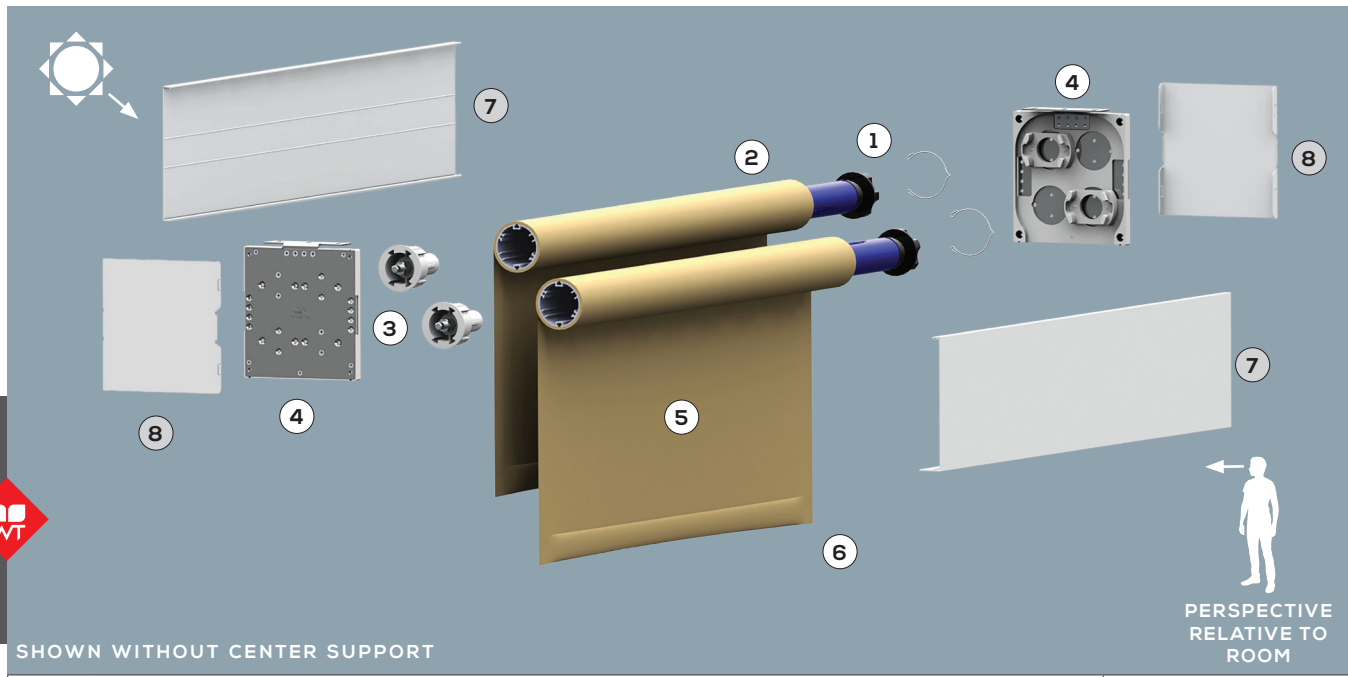

MotoRISE® MR250 PIGGYBACK SoloMOUNT® SYSTEM

MOTORIZED DOUBLE ROLLER SHADE • FASCIA COMPATIBLE • LINE VOLTAGE • MEDIUM-LARGE SIZE SHADES

Garden City Park, New York 11040

MOTORISE®

877.294.3580 • (F) 516.294.0444 • (E) info@WTShade.com • 77 Second Avenue

The above system is shown Drive Right, with Front Fascia and Rear Fascia. Brackets shown in Ceiling Mount position.

MODEL:
MR250PBSM-2.38

ADDITIONAL INFORMATION

STANDARD COMPONENTS		
1	MOTOR WITH ADAPTERS	See Motor Reference Guide for available motors.
2	ROLLER TUBE	2.38" Diameter. Content: Aluminum Alloy.
3	IDLER	Retractable. Available in White (-10) as shown, or Black (-90) and will be color coordinated based on fabric color.**
4	PIGGYBACK SoloMOUNT BRACKETS WITH RETAINER RINGS	Ships preset for Ceiling/Jamb or Wall Mounting for Drive Right or Drive Left. Available in White (-10) as shown, or Black (-90) and will be color coordinated based on fabric color. **
5	FABRIC	See fabric selection for all available options.
6	SEALED HEMBAR	Alternative options available including external, round or heavy duty styles. May require alternative hembar for some accessory compatibility.
OPTIONAL		
7	7" FASCIA	Available for Front & Rear application. Available in White (-10) as shown, Ivory (-04), Silver (-20), Bronze (-50) or Black (-90).
8	END CAPS	Available in White (-10) as shown, Ivory (-04), Silver (-20), Bronze (-50) or Black (-90).
9	CENTER SUPPORT INCLUDES CENTER SUPPORT BRACKET, TANGS AND FORKS.	Multibanded option available up to 6 bands. Can be Ceiling or Wall Mounted. Drive Right or Drive Left. Available in White (-10) as shown, or Black (-90) and will be color coordinated based on fabric color.**