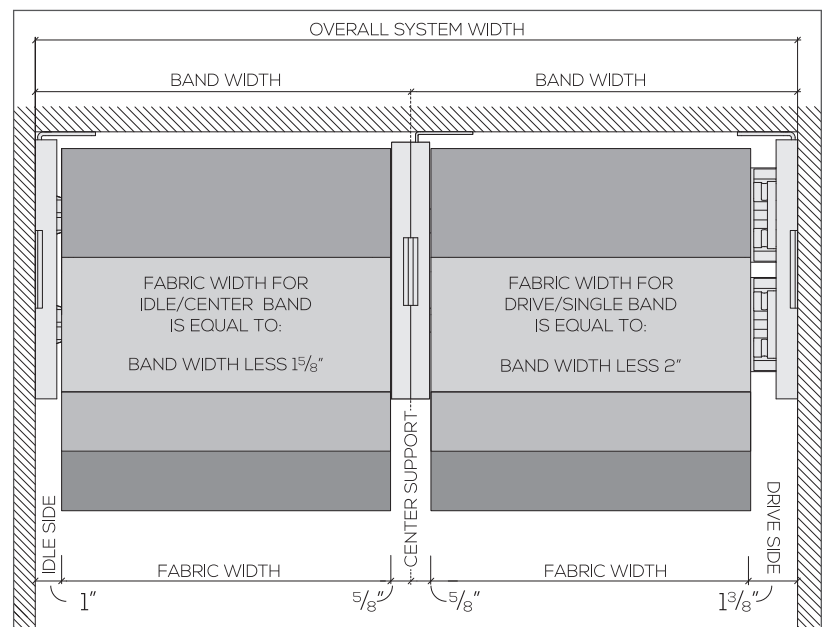

## SYSTEM FEATURES

- ◆ **Piggyback** shades feature two independently operated shades hung staggered, one on top of the other, on a single bracket.
- ◆ Featuring our proprietary, all-in-one **SoloMount Brackets**: Ceiling, Wall or Jamb mount capable allowing easy, on-the-fly adjustments. Mounting flange is extendible up to 3/8" for Wall Mount applications.
- ◆ Available with Front Fascia, Rear Fascia or Both! *Regular Roll shades only.* Motor may be Drive Right or Drive Left.
- ◆ **SoloMount Brackets** are designed to accept fascia at the time of order or at any point in the future.
- ◆ Some MotoRise components are available in White (-10) and Black (-90). WT Shade will color coordinate based on the selected fabric color. See Color Coordination Guide for specific information.
- ◆ All WT Shade roller shades are available in the *exclusive* line of sustainable solar protection fabrics by EcoFabrix. To view all available fabrics, visit EcoFabrix.com.
- ◆ See Motor Reference Guide for all compatible motor options.
- ◆ MotoRise shades require a Motor Control in order for the shade to operate. All Motor Controls are sold separately. See Communication Guides for Motor Control information.
- ◆ Best For Kids Certified! Visit WCMAnet.org for more information.
- ◆ Construction Documents for this system and others available at WTShade.com.

## SECTION VIEW

‡ Front and rear fascia is able to be used in Ceiling or Jamb Mount applications. Wall Mount applications with rear fascia require the use of the Wall Mount Angles (Not Shown).

## SYSTEM CAPABILITIES

WIDTH	84"	96"	108"	120"	132"	144"	156"
LENGTH	228"	228"	228"	228"	228"	132"	66"

Width and length may vary depending on the selected shade fabric. The measurements given above are based on EcoFabrix 253. These measurements are for guideline purposes only and in no way guarantee that a shade with any other fabric can be made to these dimensions.