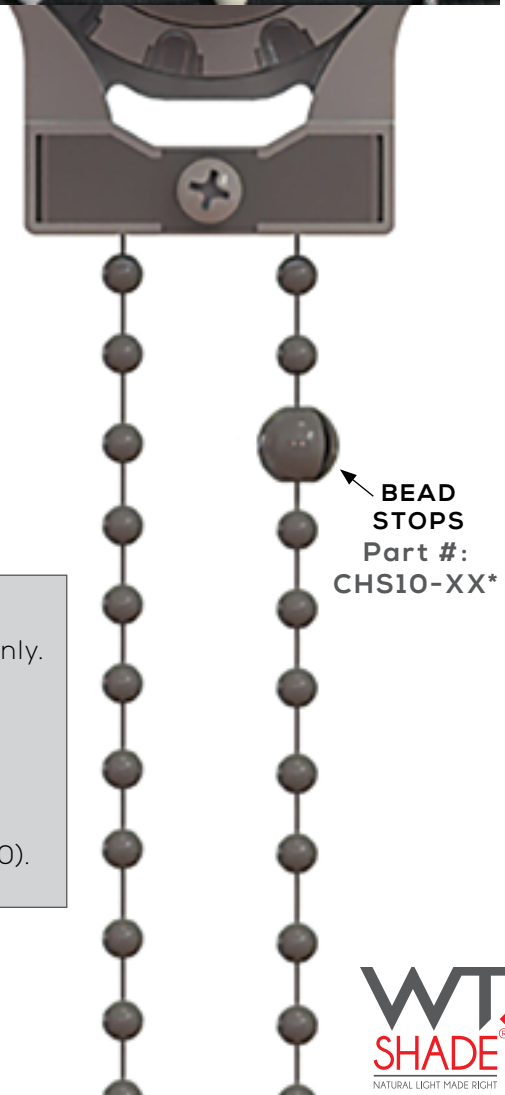

CHAIN SELECTION GUIDE

At WT Shade we know that the smallest detail can add just the right finishing touch to any window treatment. Our collection of beaded Drive Chains are available in various colors and materials allowing you to coordinate with your selected shade fabric, accessories, or simply add some flare for a look that is truly unique!

Black Bead CH10P-90	Polished Brass CH10B-08	Antique Brass CH10B-07	Stainless Steel CH10SS-125	White Bead CH10P-10	Ivory Bead CH10P-04	Grey Bead CH10P-80
------------------------	----------------------------	---------------------------	-------------------------------	------------------------	------------------------	-----------------------

- ◆ Standard Drive Chain will be stainless steel unless otherwise specified at the time of order.
- ◆ All manual Shading Systems ship from our facility with a Child Safety Tension Device and all the necessary Safety Tags and Safety Labels attached. See *HeliaRise Child Safety* for more information.
- ◆ All manual shades include color coordinated Bead Stops which, when attached to the chain, set the top and bottom limits of the shade.

CHAINS BY MATERIAL

STAINLESS STEEL CHAIN

The WT Shade Standard. Available in Stainless Steel color only.

BRASS CHAIN

Available in Polished Brass (-08) or Antique Brass (-07).

PLASTIC BEAD CHAIN

Available in White (-10), Ivory (-04), Grey (-80) or Black (-90).